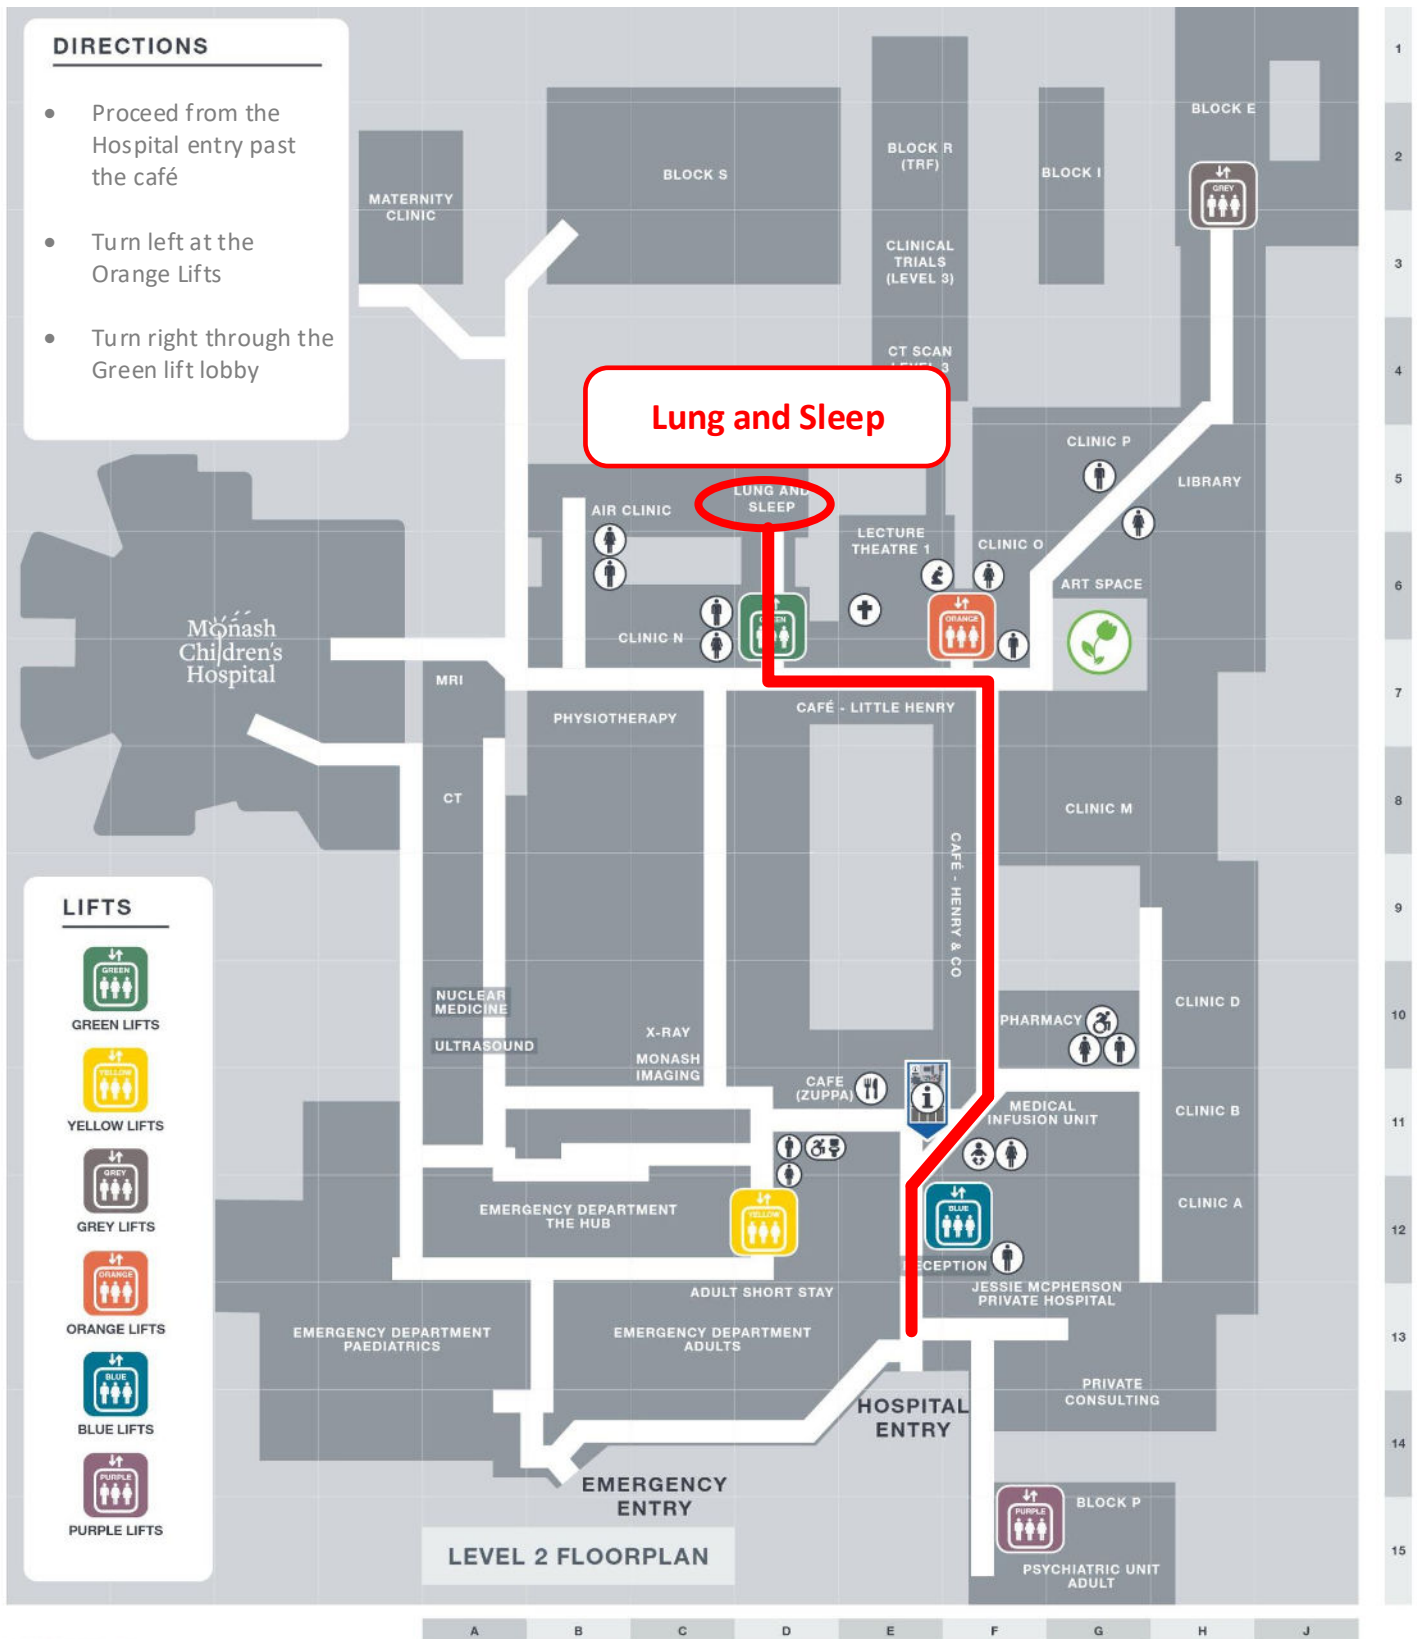

# Monash Medical Centre Wayfinding Guide

## Lung and Sleep

### AMENITIES

Ver: 20240902