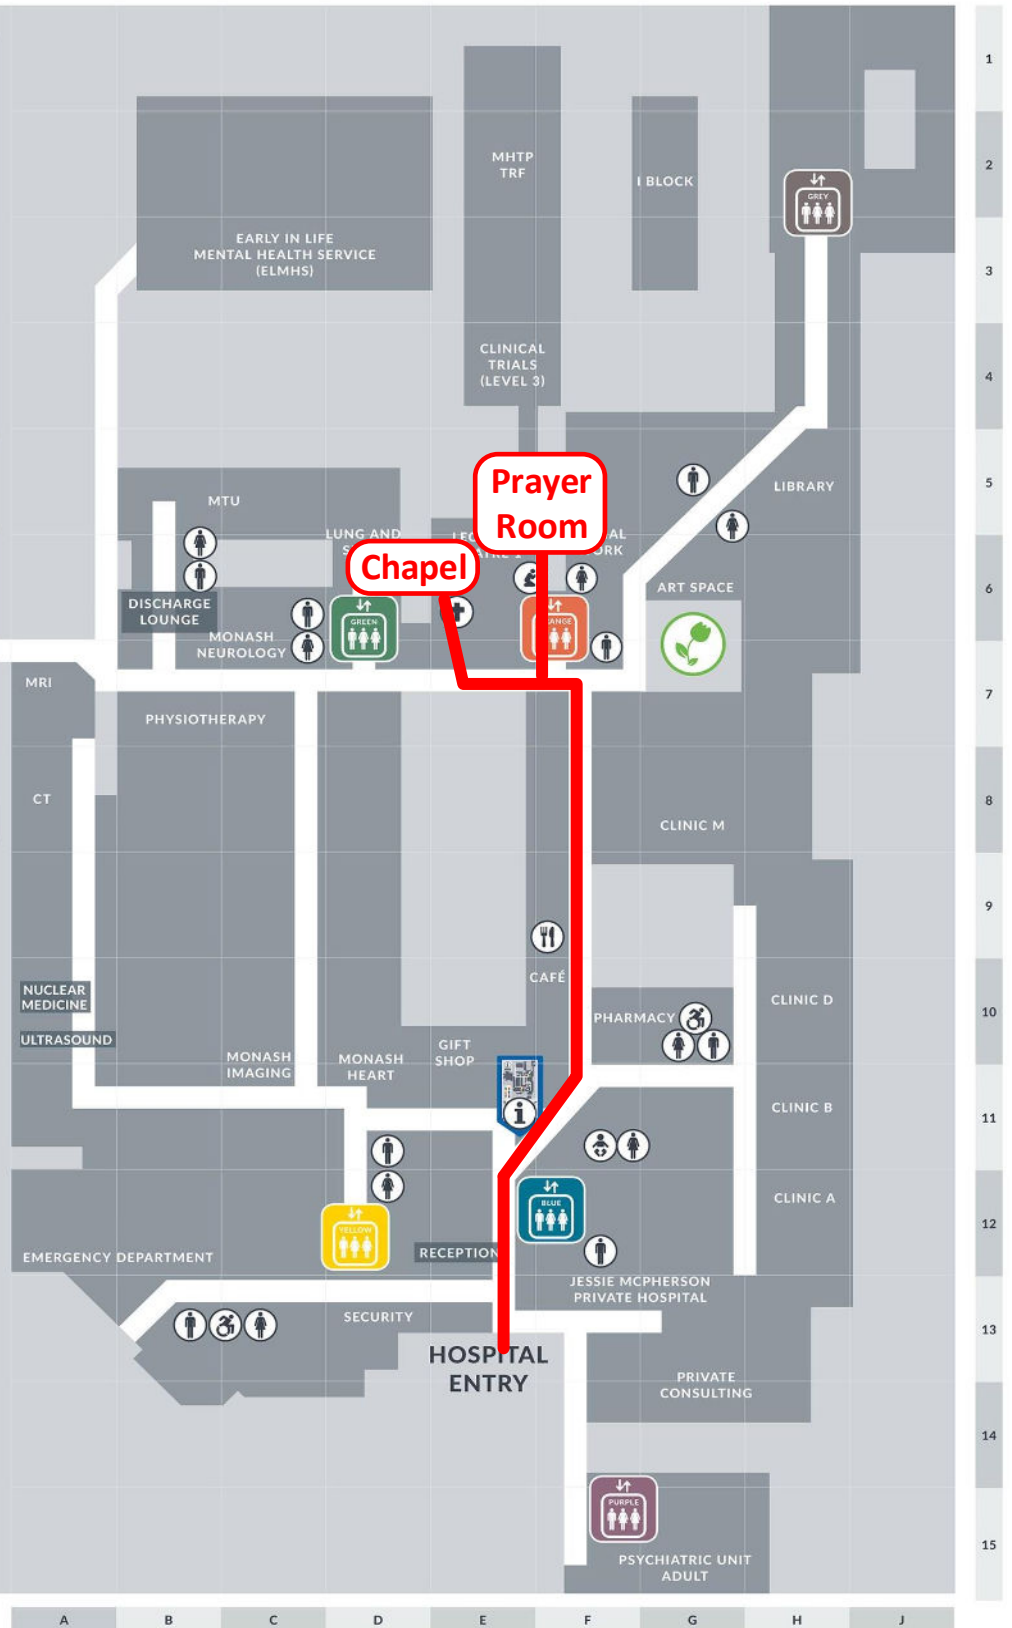

LIFTS

GREEN LIFTS

ORANGE LIFTS

YELLOW LIFTS

BLUE LIFTS

GREY LIFTS

PURPLE LIFTS