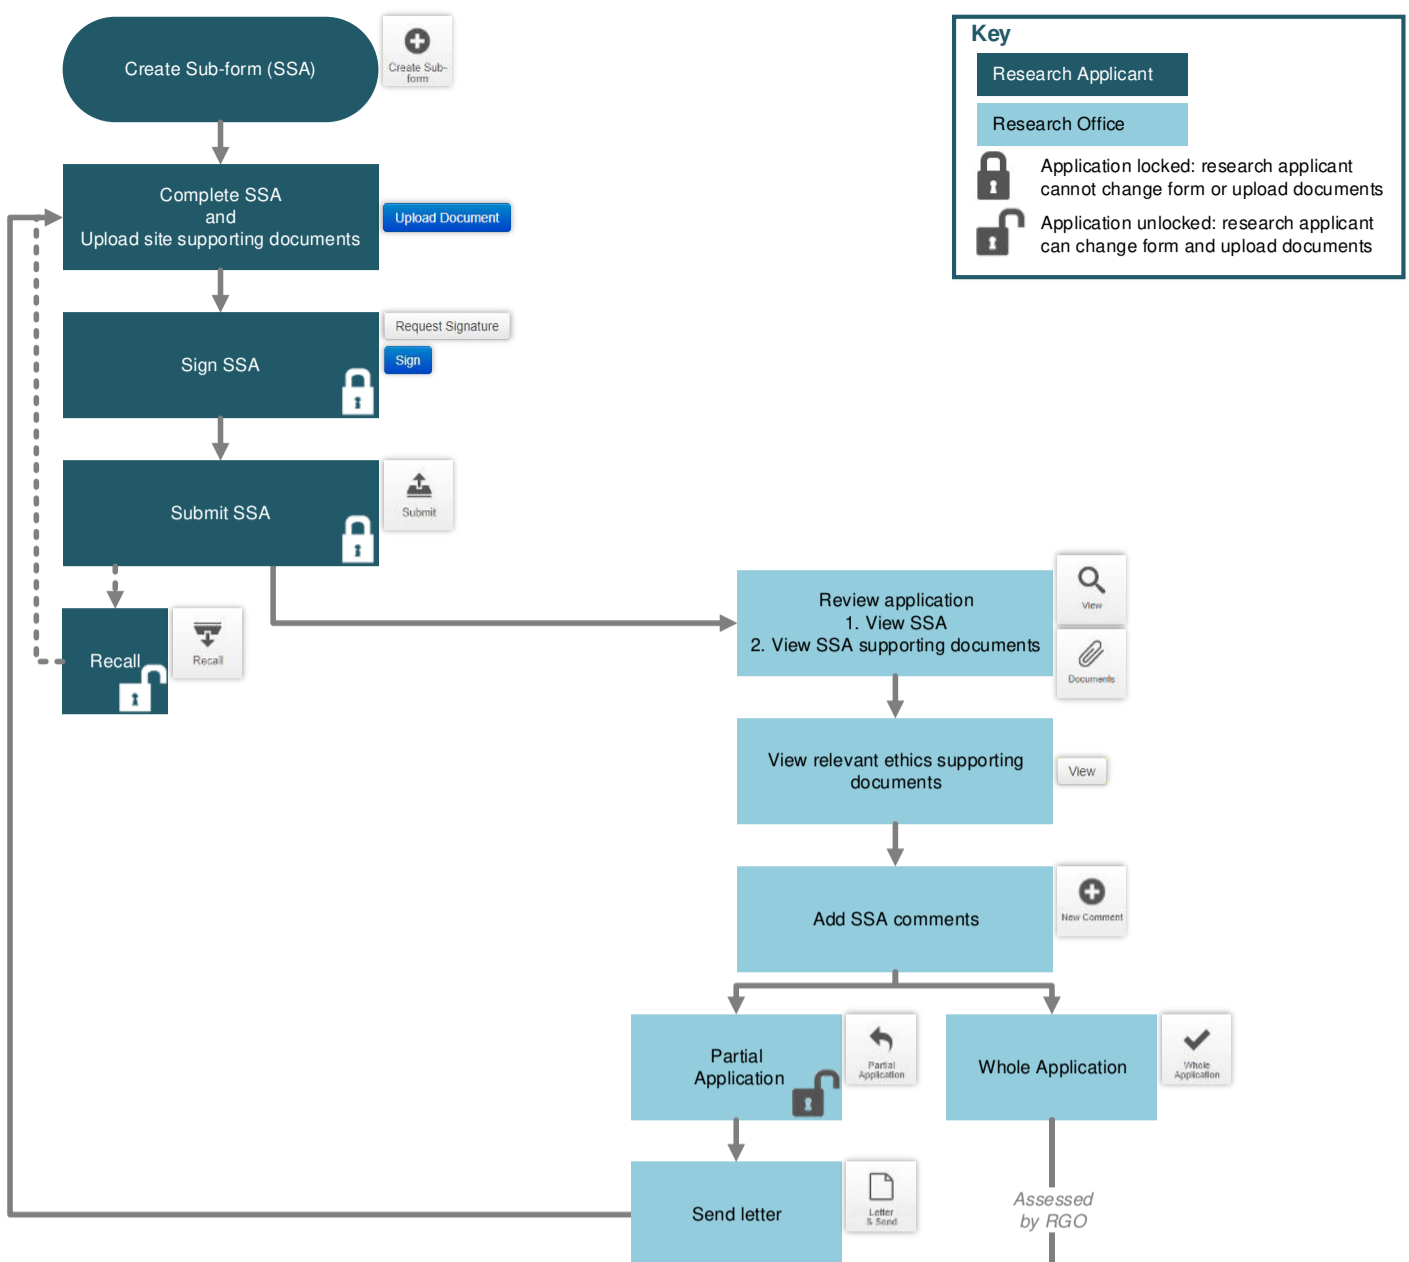

Victorian ERM Research Governance/SSA Process

Initial Submission

Resubmission